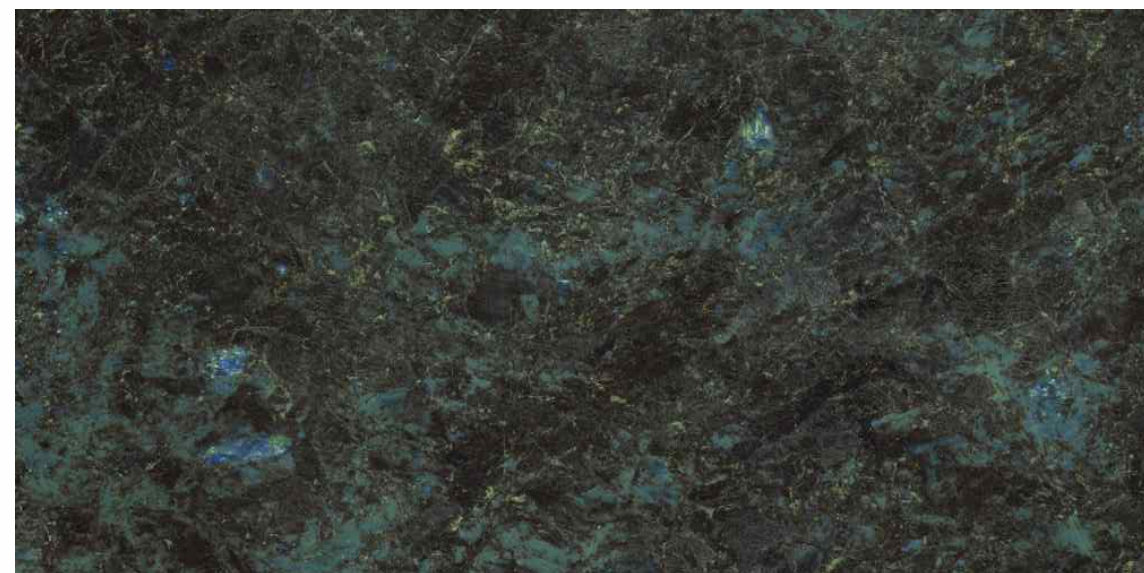

EASY TO
LAY

RESISTANT
TO ACID

ENORME VALOR LUCIDO MONTON ROSSO
High Gloss, 800x1600mm

ENORME VALOR LUCIDO COSTELLA VARDE
High Gloss, 800x1600mm

DUET
SERIES

ENORME VALOR ATLAS BIANCO FP
Full Polish, 800x1600mm