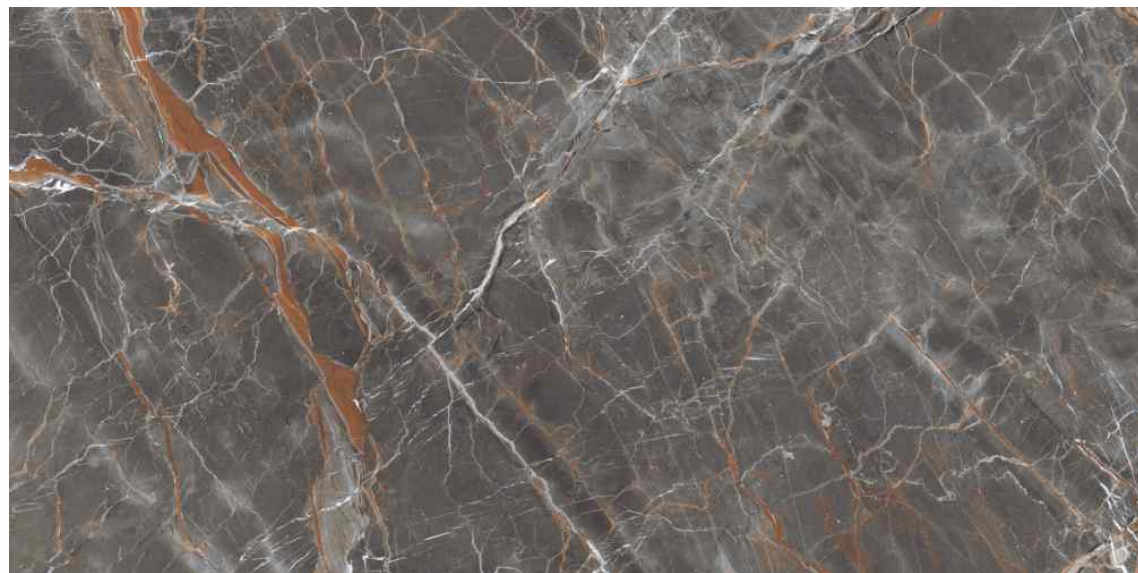

EASY TO
LAY

RESISTANT
TO ACID

ENORME LUCIDO SWISS ONYX
ENORME AFYON GRAY FP

800 x 1600 MM

HIGH GLOSS

ENORME EON LUCIDO ARENADO GREY DARK
High Gloss, 800x1600mm

SOMANY
DURAGRES

ENORME LUCIDO NIGHT NERO
High Gloss, 800x1600mm