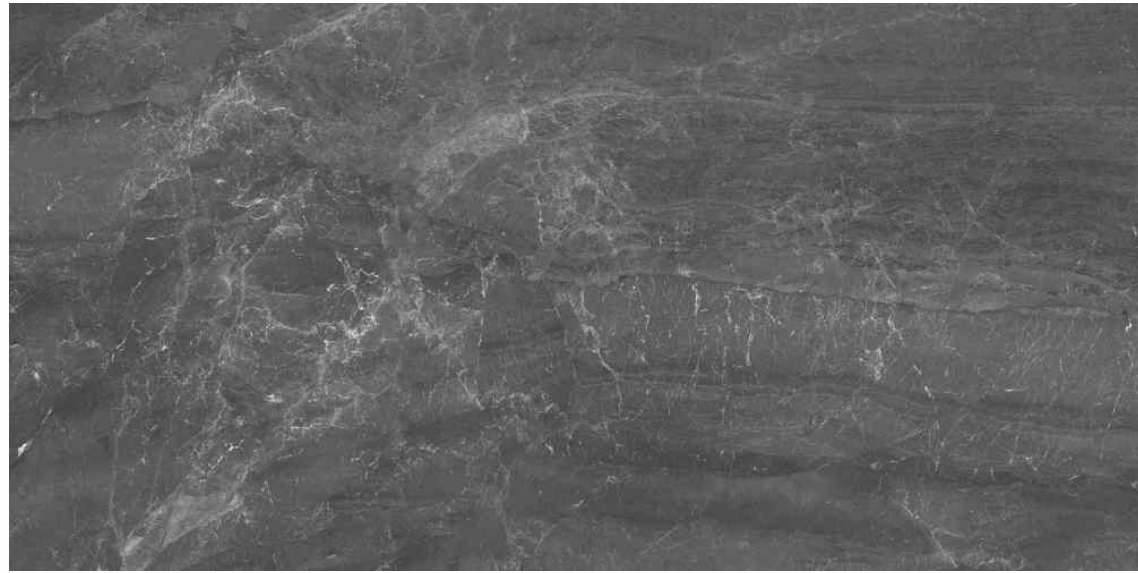

EASY TO
LAY

RESISTANT
TO ACID

ENORME LUCIDO SWISS ONYX
ENORME AFYON GRAY FP

800 x 1600 MM

HIGH GLOSS

ENORME EON LUCIDO ARENADO GREY DARK
High Gloss, 800x1600mm

SOMANY
DURAGRES

ENORME LUCIDO NIGHT NERO
High Gloss, 800x1600mm