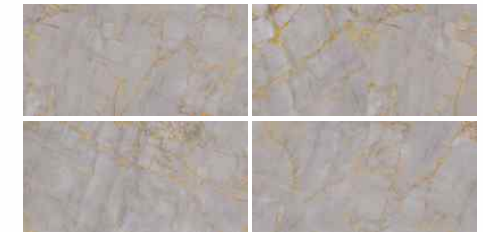

DUET
SERIES

V2

DUET
SERIES

V4

V4

DUET
SERIES

V4