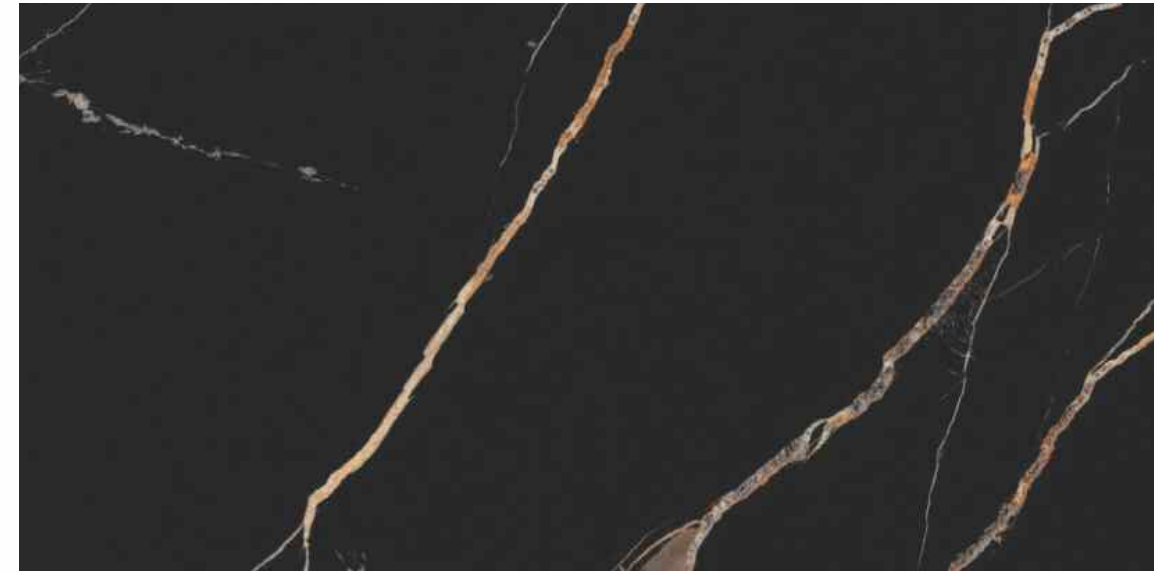

EASY TO
LAY

RESISTANT
TO ACID

ENORME LUCIDO SWISS ONYX
ENORME AFYON GRAY FP

800 x 1600 MM

HIGH GLOSS

ENORME EON LUCIDO ARENADO GREY DARK
High Gloss, 800x1600mm

SOMANY
DURAGRES

ENORME LUCIDO NIGHT NERO
High Gloss, 800x1600mm