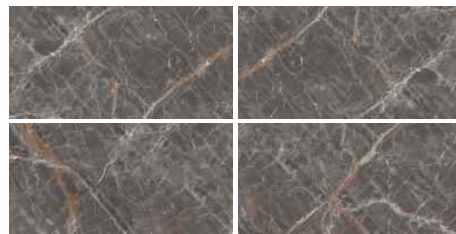

ENORME LUCIDO SWISS ONYX
High Gloss, 800x1600mm