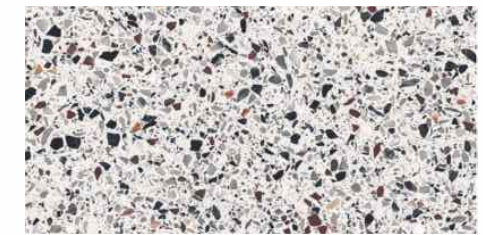

800 x 1600 MM

FULL POLISH

V4

V3

MATT / DIGITAL GLOSSY INK

SOMANY
DURAGRES

V4

ENLARGE TILES

V4

ENLARGE TILES