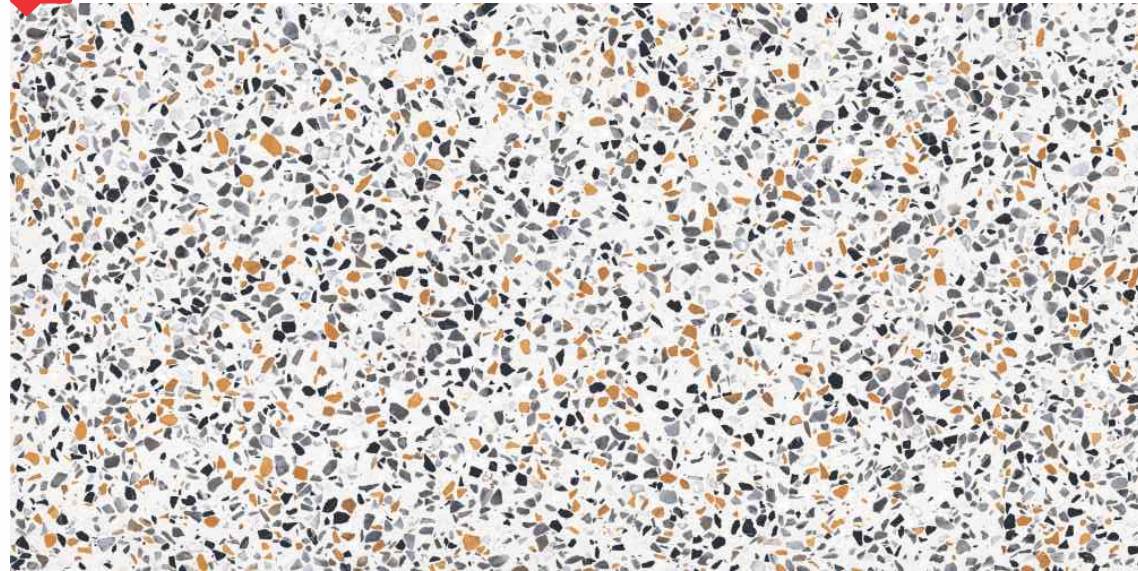

800 x 1600 MM

MATT / DIGITAL GLOSSY INK

SOMANY
DURAGRES

NEW

ENORME GLEAM MULTI CHIPS COPPER
Matt / Digital Glossy Ink, 800x1600mm