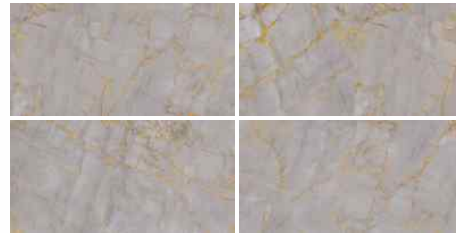

ENORME VALOR DIANO BEIGE FP
Full Polish, 800x1600mm