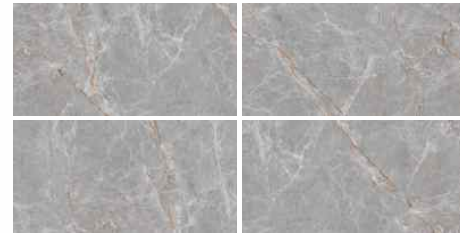

ENORME EON LUCIDO MARS MARCO POLO
High Gloss, 800x1600mm

ENORME LUCIDO SWISS ONYX
High Gloss, 800x1600mm

800 x 1600 MM

FULL POLISH

ENORME AFYON GREY FP
Full Polish, 800x1600mm

V4

ENORME EON ANTELAO CREMA FP
Full Polish, 800x1600mm