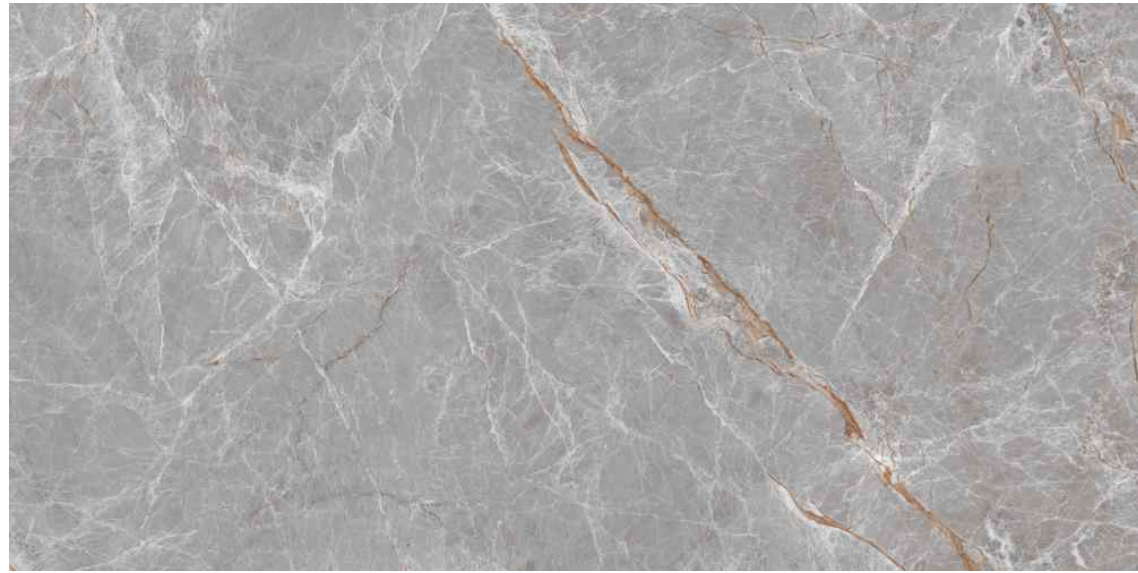

ENORME EON LUCIDO MARS MARCO POLO
High Gloss, 800x1600mm

ENORME LUCIDO SWISS ONYX
High Gloss, 800x1600mm

800 x 1600 MM

FULL POLISH

ENORME AFYON GREY FP
Full Polish, 800x1600mm

V4

ENORME EON ANTELAO CREMA FP
Full Polish, 800x1600mm