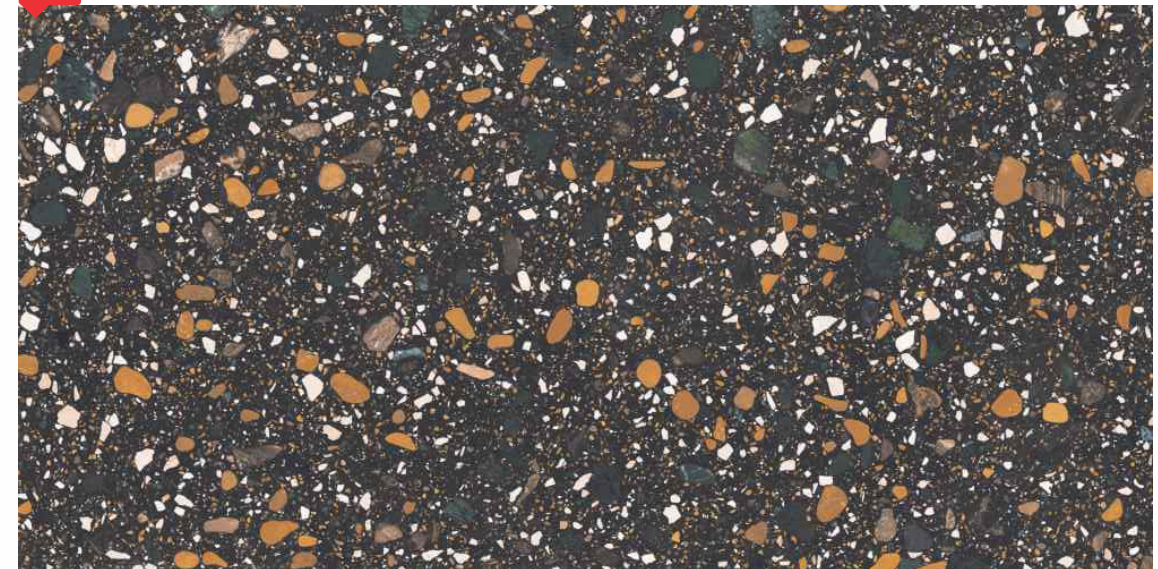

ENLARGE TILES

NEW

ENORME GLEAM MULTI CHIPS NERO
Matt / Digital Glossy Ink, 800x1600mm