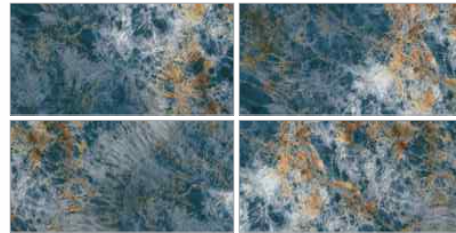

ENORME VALOR OPALE PEARL FP
Full Polish, 800x1600mm