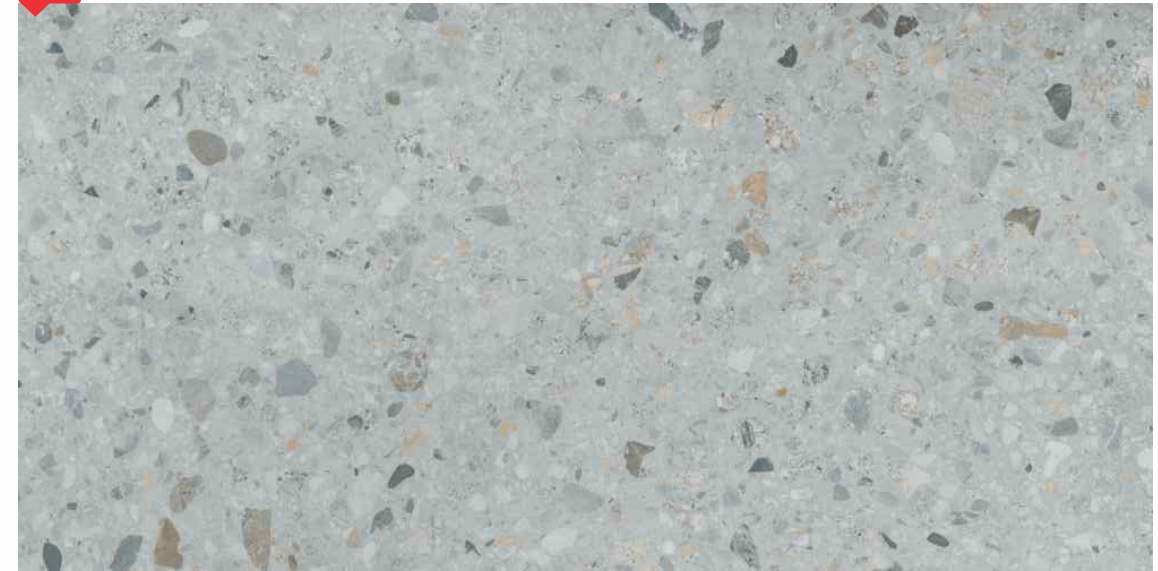

SOMANY
DURAGRES

NEW

ENORME GLEAM MULTI CHIPS COPPER
Matt / Digital Glossy Ink, 800x1600mm

ENLARGE TILES

NEW

ENORME GLEAM MULTI CHIPS FOG GREY
Matt / Digital Glossy Ink, 800x1600mm

ENLARGE TILES

NEW