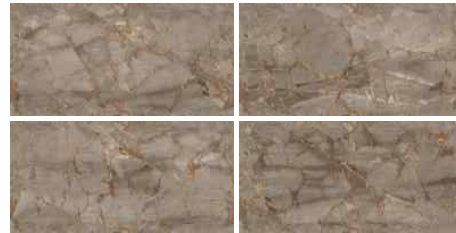

DUET
SERIES

ENORME VALOR INCULTO GREY FP
Full Polish, 800x1600mm

DUET
SERIES

ENORME VALOR LUCENTA BRONZ FP
Full Polish, 800x1600mm

ENORME VALOR LOTUS CREMA FP
Full Polish, 800x1600mm

ENORME VALOR LUCENTA BRONZ FP
ENORME VALOR RELUCIR BIANCO FP