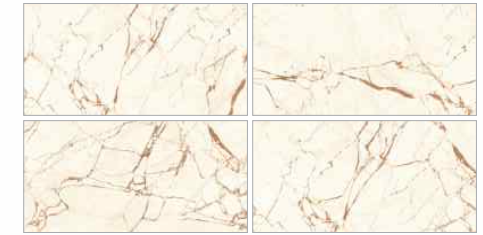

DUET
SERIES

ENORME VALOR AERNILLA BEIGE FP
Full Polish, 800x1600mm

ENORME VALOR ANTIQUE CREMA FP
Full Polish, 800x1600mm

ENORME VALOR BRECCIA DORATA FP
Full Polish, 800x1600mm

ENORME VALOR BOTTICHINO BROWN FP
Full Polish, 800x1600mm