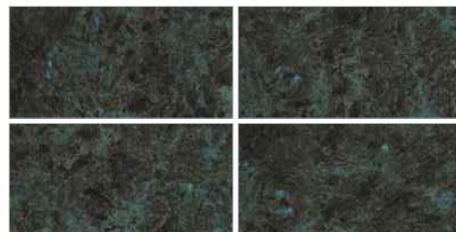

EASY TO
LAY

RESISTANT
TO ACID

ENORME VALOR LUCIDO MONTON ROSSO
High Gloss, 800x1600mm

ENORME VALOR LUCIDO COSTELLA VARDE
High Gloss, 800x1600mm

DUET
SERIES

ENORME VALOR ATLAS BIANCO FP
Full Polish, 800x1600mm